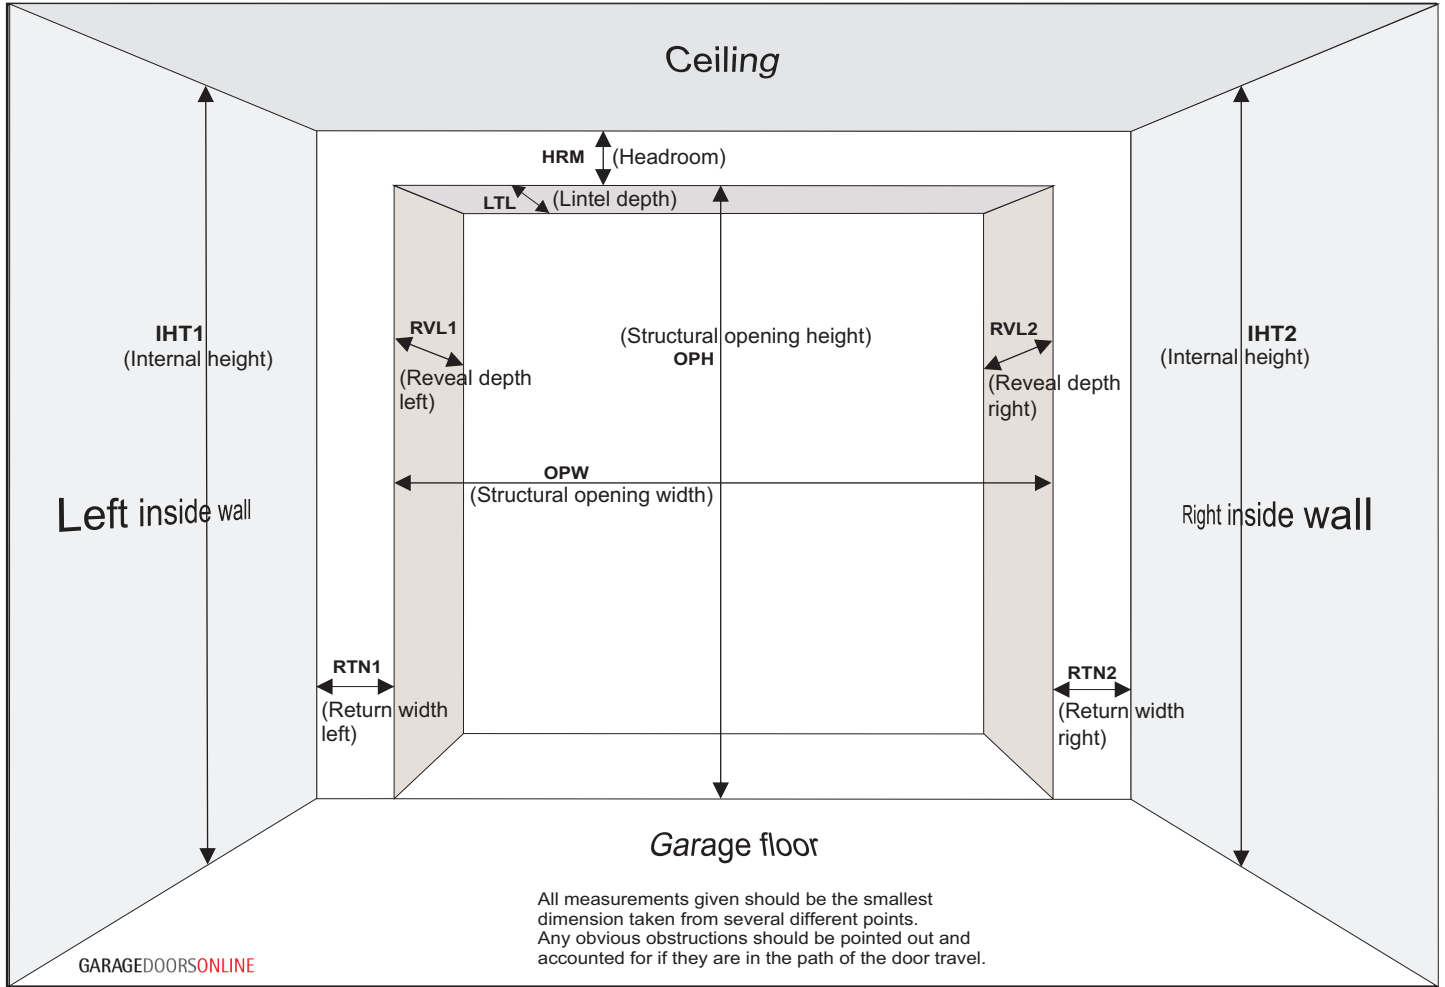

Name:		Date
Address:		Home Tel:
Postcode:		Mob Tel:
Email:		

Aperture dimensions

OPW =

OPH =

Return/reveal details

RVL1 =

RVL2 =

RTN1 =

RTN2 =

Inside details

HRM =

LTL =

IHT1 =

IHT2 =

All dimensions in millimetres

GARAGEDOORSONLINE
www.garagedoorsonline.co.uk